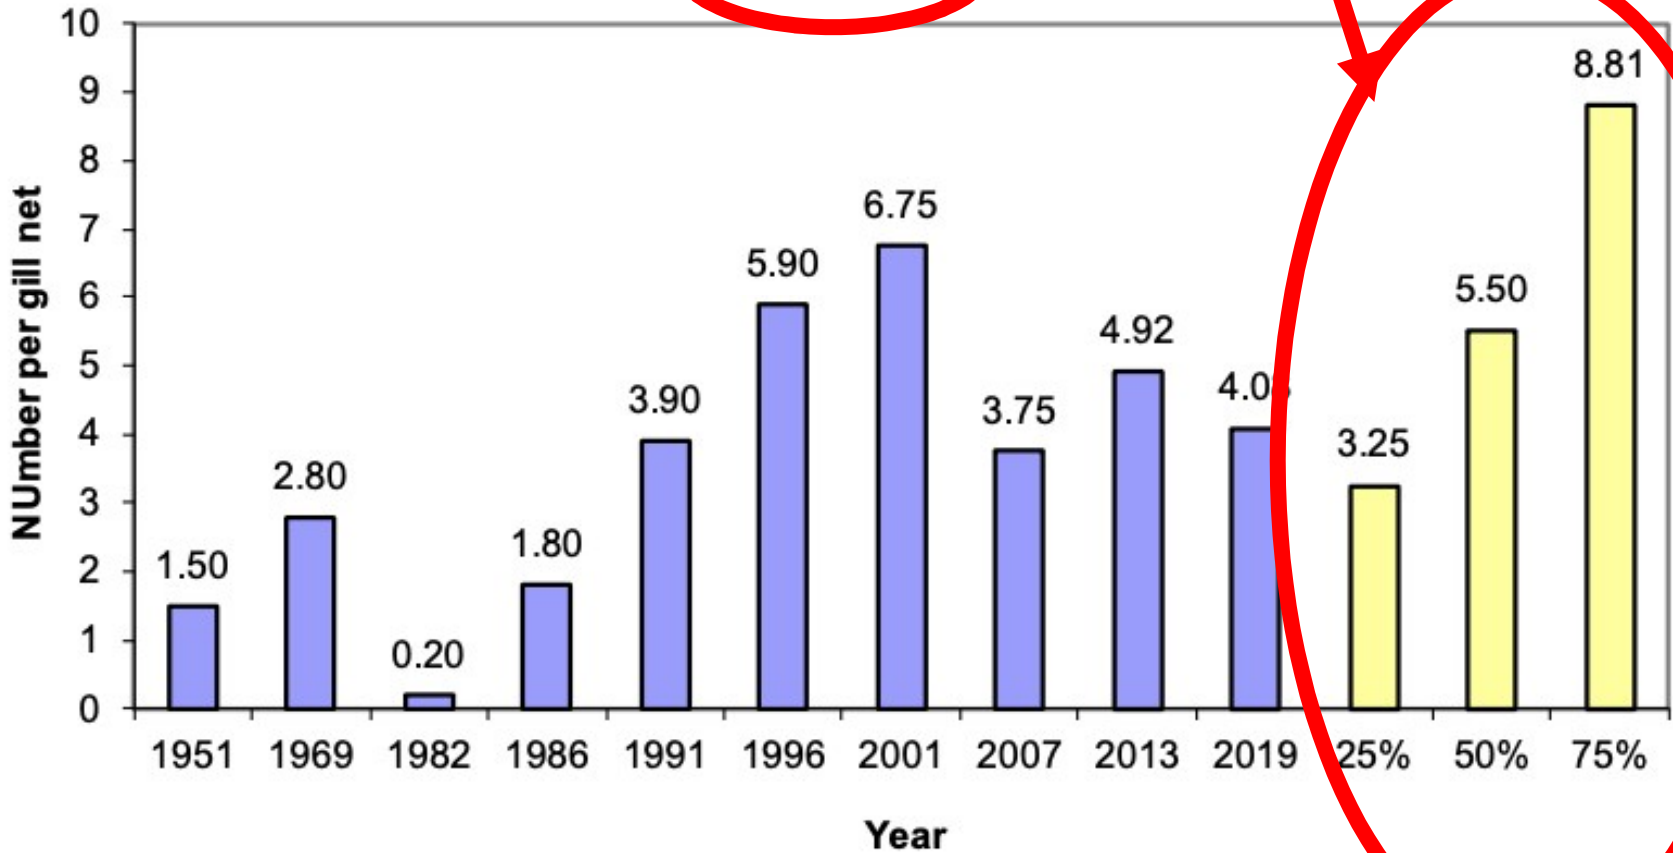

Fishery Reports - DNR

Similar lakes by quadrant

- Top – 75%
- Mid – 50%
- Bottom – 25%

Walleye

Fishery Reports - DNR

Similar lakes by quadrant

- Top – 75%
- Mid – 50%
- Bottom – 25%

Northern Pike