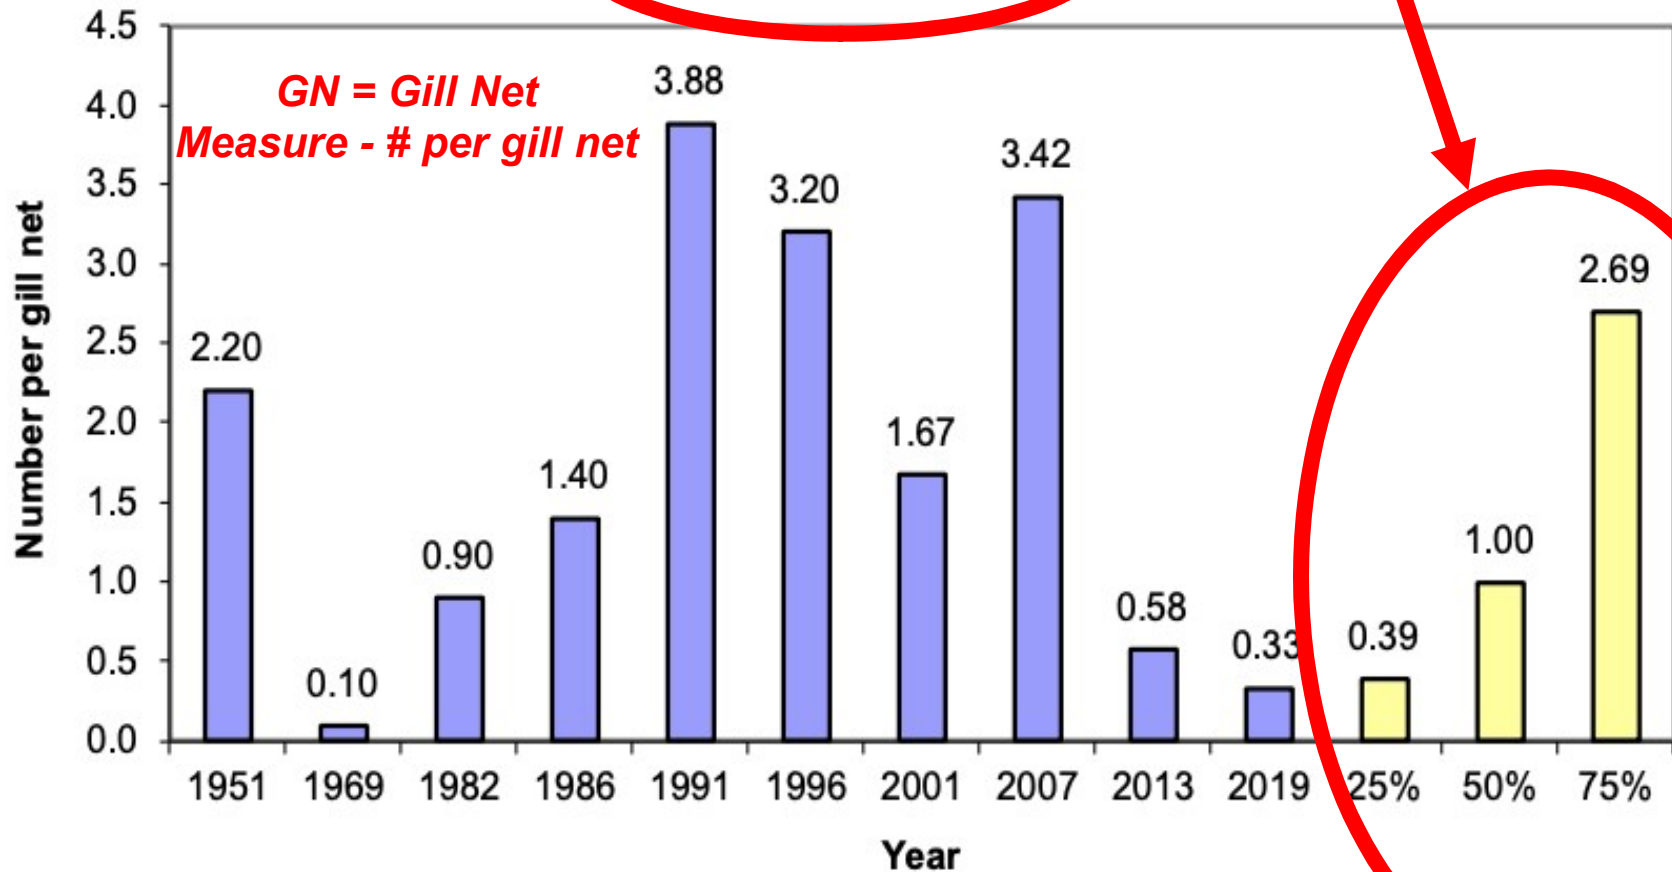

Fishery Reports - DNR

Similar lakes by quadrant

- Top – 75%
- Mid – 50%
- Bottom – 25%

Walleye

Fishery Reports - DNR

Similar lakes by quadrant

- Top – 75%
- Mid – 50%
- Bottom – 25%

Northern Pike

Fishery Reports - DNR

Smallmouth Bass - GN

Fishery Reports - DNR

Similar lakes by quadrant

- Top – 75%
- Mid – 50%
- Bottom – 25%

Black Crappies - GN

*GN = Gill Net
Measure - # per gill net*

Fishery Reports - DNR