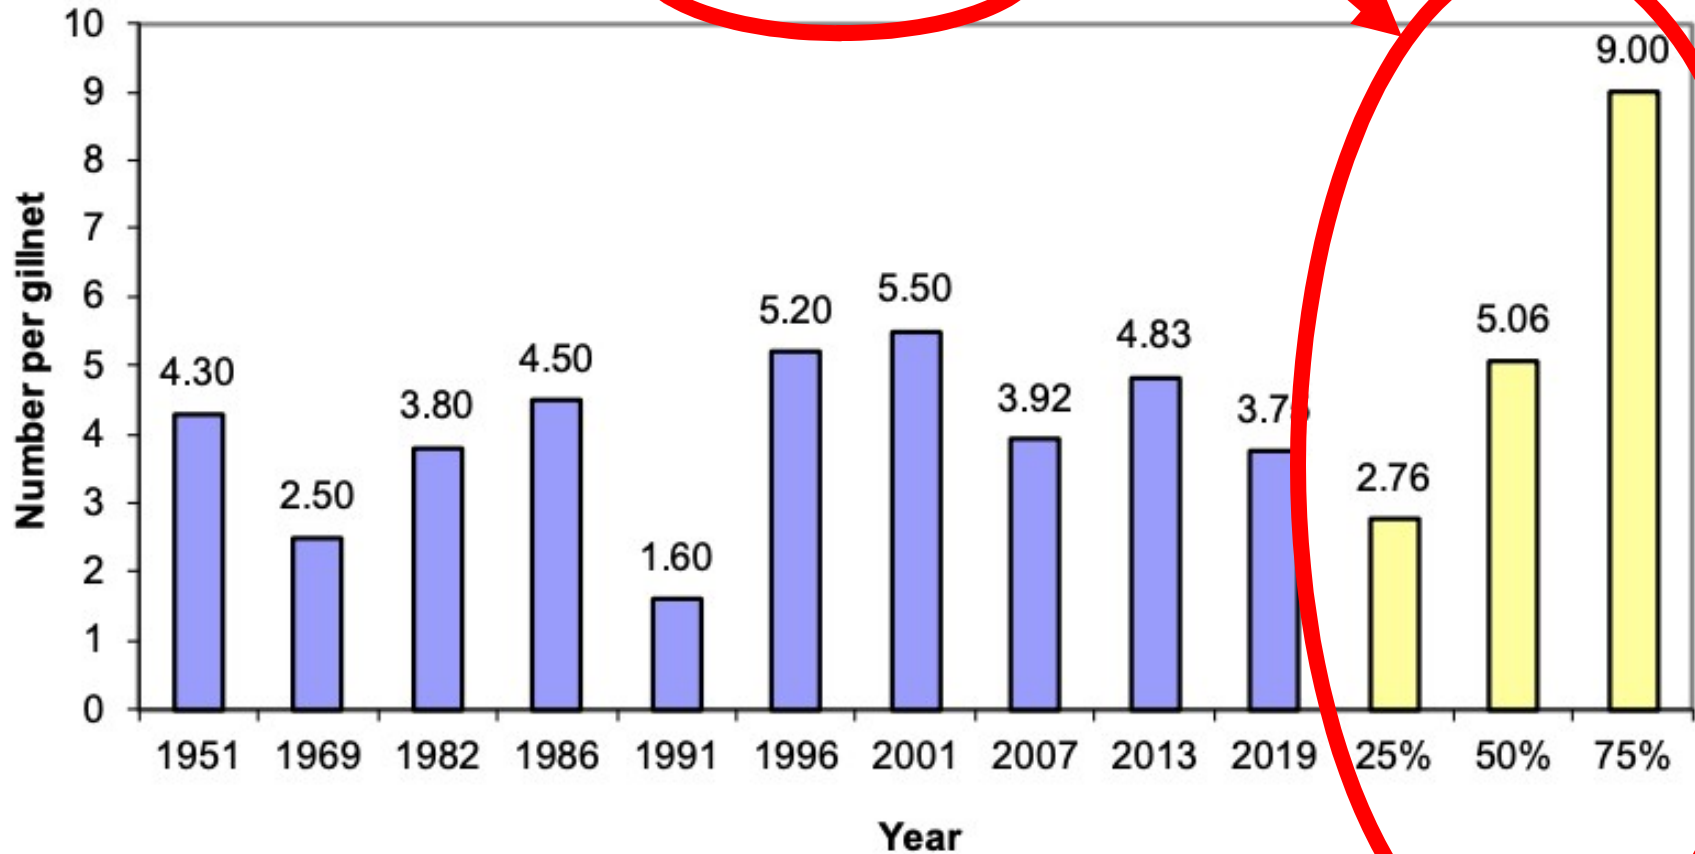

Fishery Reports - DNR

Similar lakes by quadrant

- Top – 75%
- Mid – 50%
- Bottom – 25%

Walleye

Fishery Reports - DNR

Similar lakes by quadrant

- Top – 75%
- Mid – 50%
- Bottom – 25%

Northern Pike