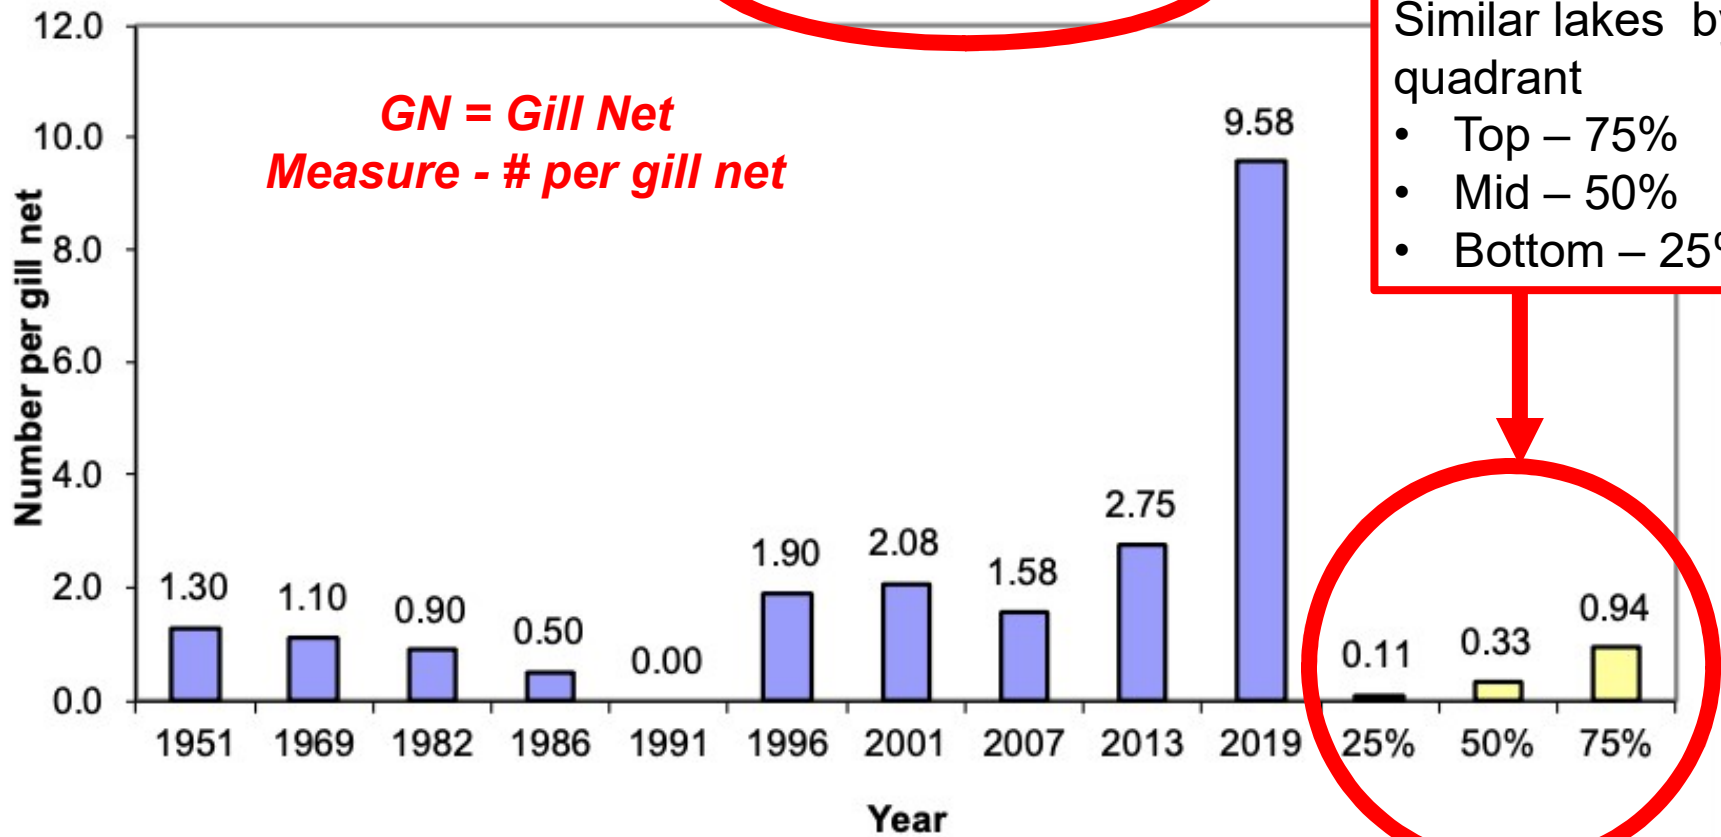

Smallmouth Bass - GN